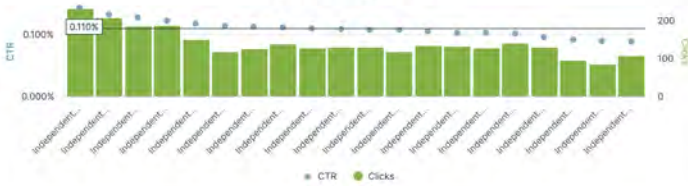

## Over The Top TV

**3,185 Clicks**

**3,013,647 Impressions**

**10.41 % Win Rate**

Impressions by Device

Clicks by Device

High Performing Creatives

Creative Sizing Performance