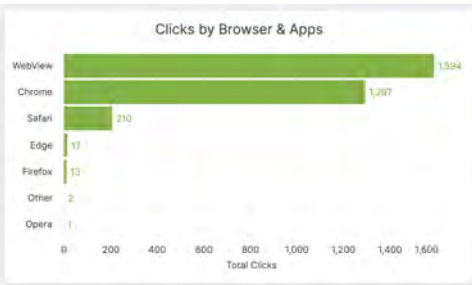

## Over The Top TV

**3,185 Clicks**

**3,013,647 Impressions**

**10.41 % Win Rate**

Impressions by Device

Clicks by Device

High Performing Creatives

Creative Sizing Performance