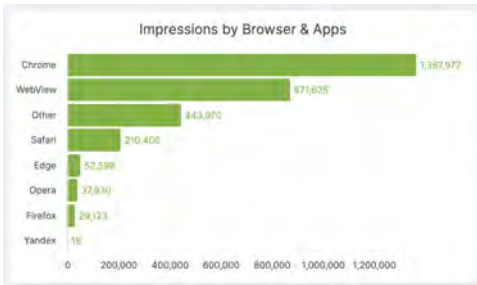

## Over The Top TV

**3,185 Clicks**

**3,013,647 Impressions**

**10.41 % Win Rate**

Impressions by Device

Clicks by Device

High Performing Creatives

Creative Sizing Performance