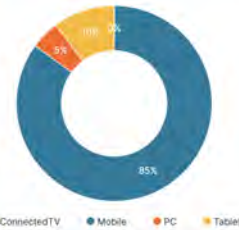

## Over The Top TV

**3,185 Clicks**

**3,013,647 Impressions**

**10.41 % Win Rate**

Impressions by Device

Clicks by Device

High Performing Creatives

Creative Sizing Performance