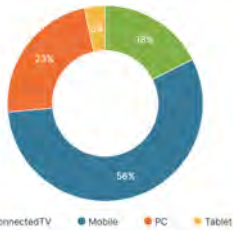

## Over The Top TV

**3,185 Clicks**

**3,013,647 Impressions**

**10.41 % Win Rate**

Impressions by Device

Clicks by Device

High Performing Creatives

Creative Sizing Performance