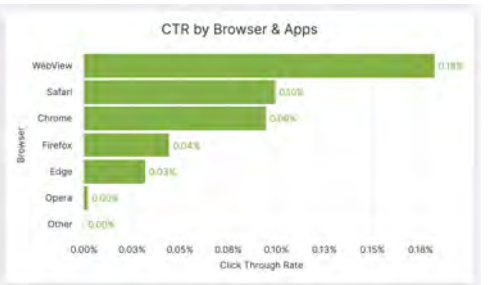

## Over The Top TV

**3,185 Clicks**

**3,013,647 Impressions**

**10.41 % Win Rate**

Impressions by Device

Clicks by Device

High Performing Creatives

Creative Sizing Performance